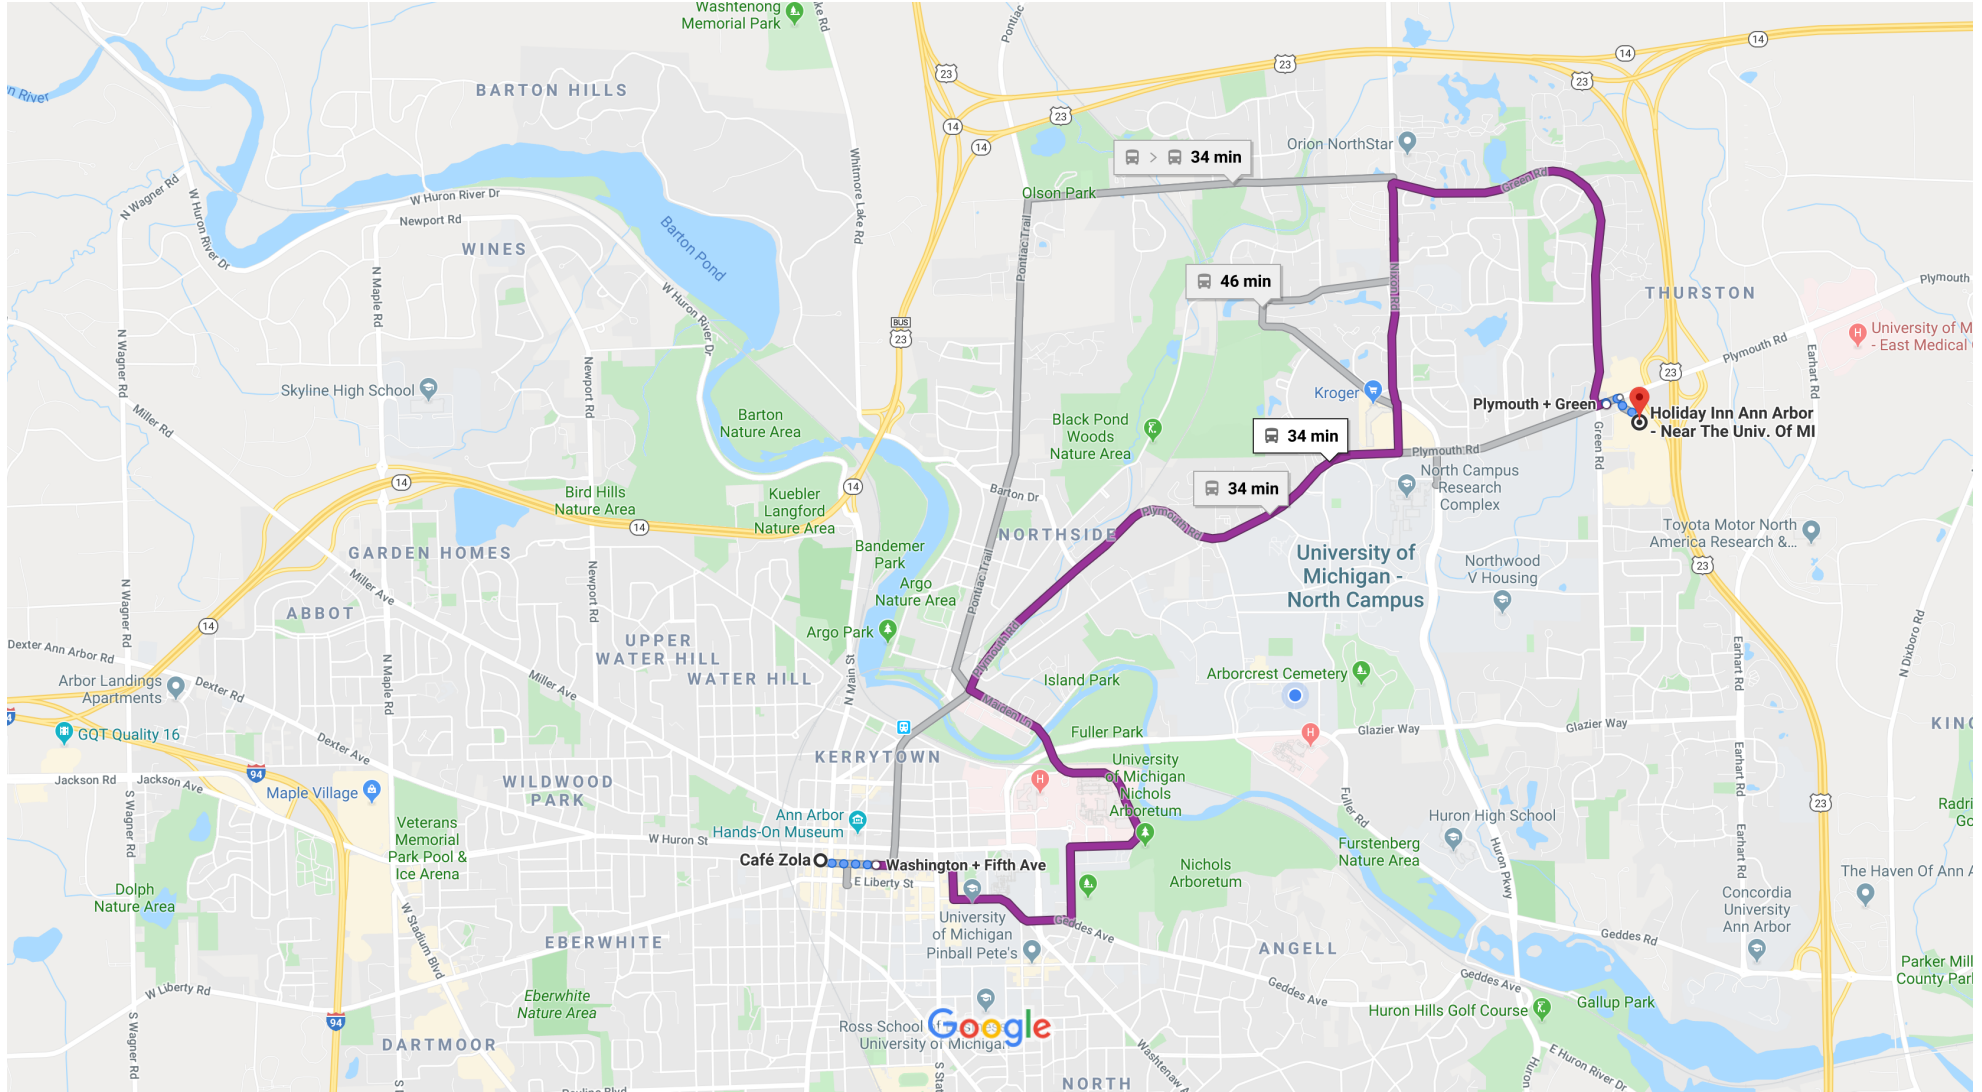

Café Zola to Holiday Inn Ann Arbor - Near The Univ. Of MI

10:14 PM - 10:48 PM (34 min)

10:14 PM (Wednesday)–10:48 PM 34 min

> 23 >

10:19 PM from Washington + Fifth Ave

8 min

 10:14 PM (Wednesday)–10:48 PM 34 min
 >  22 >  23 > 

 10:13 PM (Wednesday)–10:59 PM 46 min
 >  22 > 

 11:14 PM (Wednesday)–11:48 PM 34 min
 >  23 > 

Explore Holiday Inn Ann Arbor - Near The Univ. Of MI

Restaurants

Hotels

Bars

Coffee

More