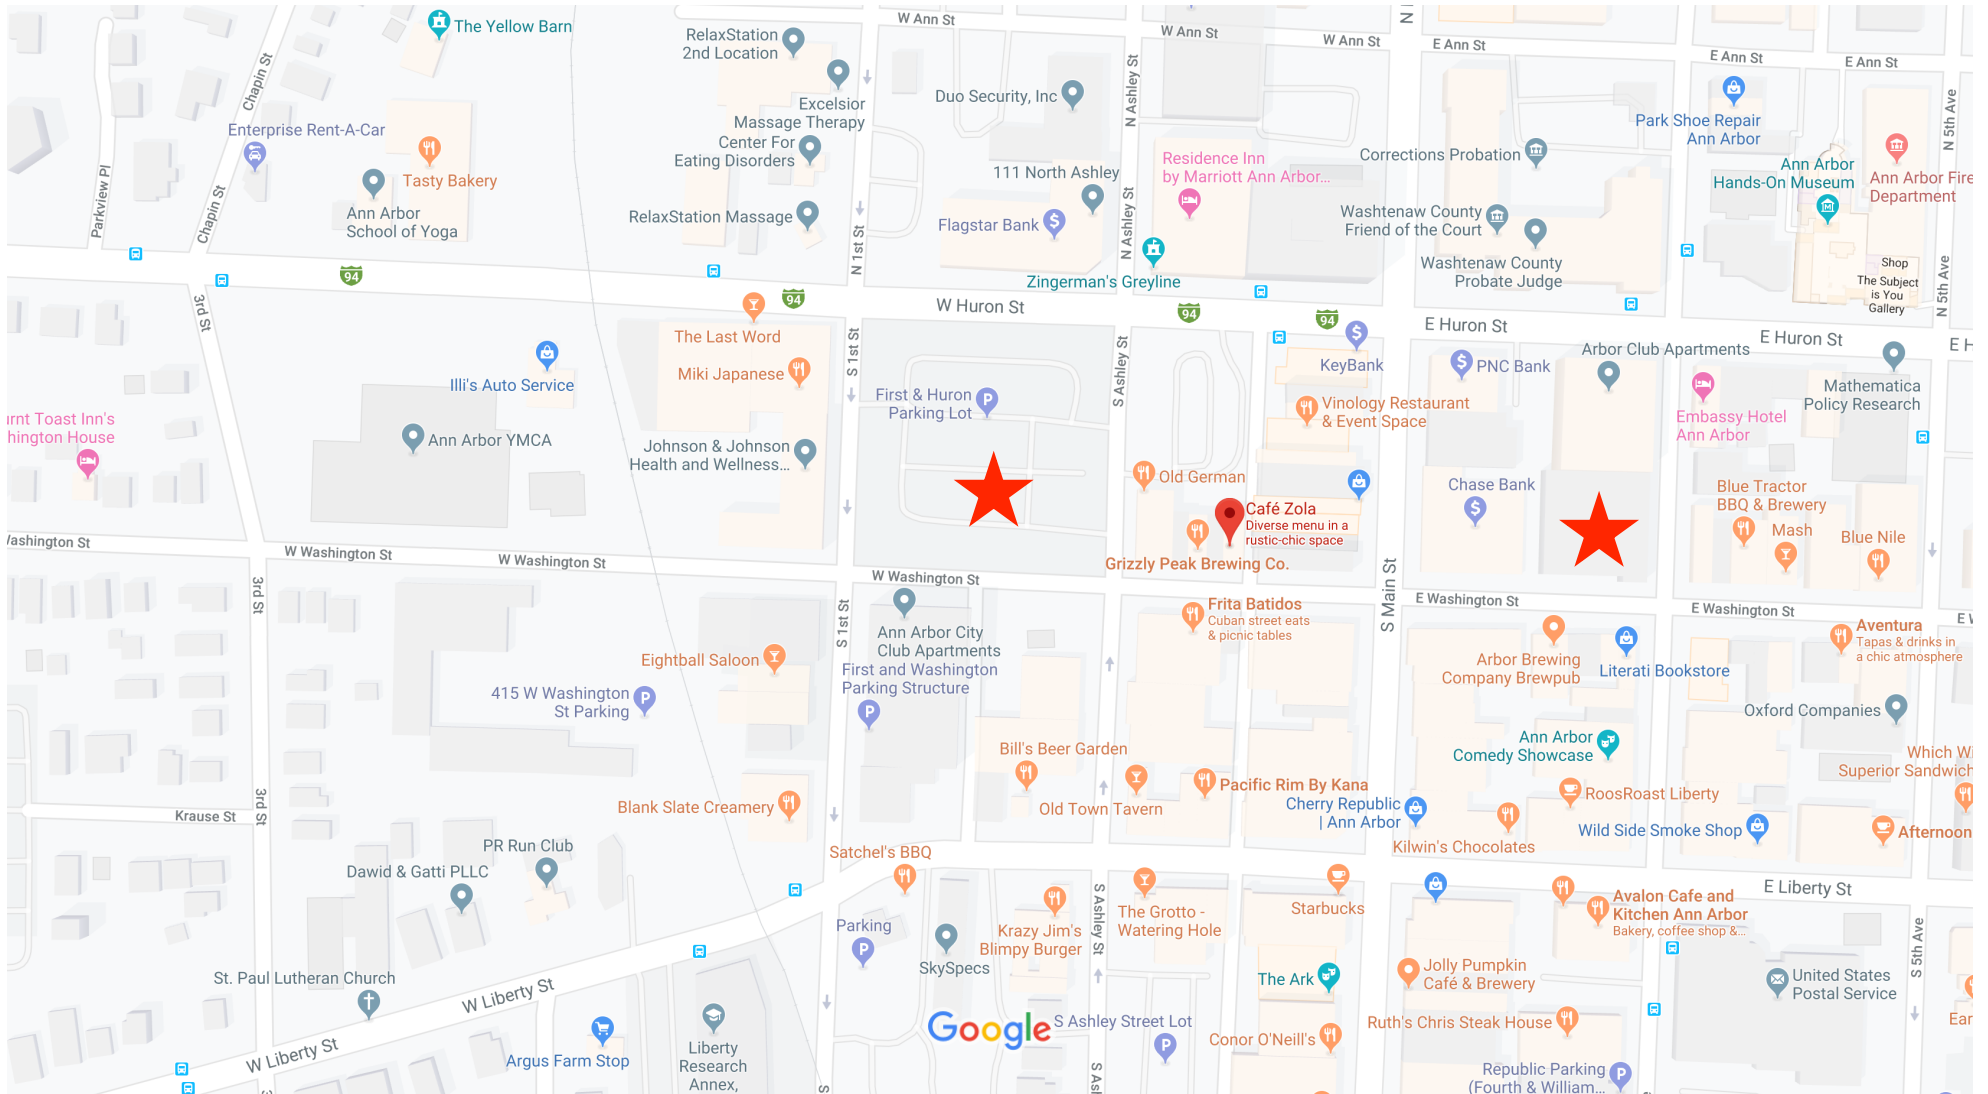

# Google Maps Café Zola

Parking around Cafe Zola (112 W. Washington St.)

Map data ©2019 Google 100 ft