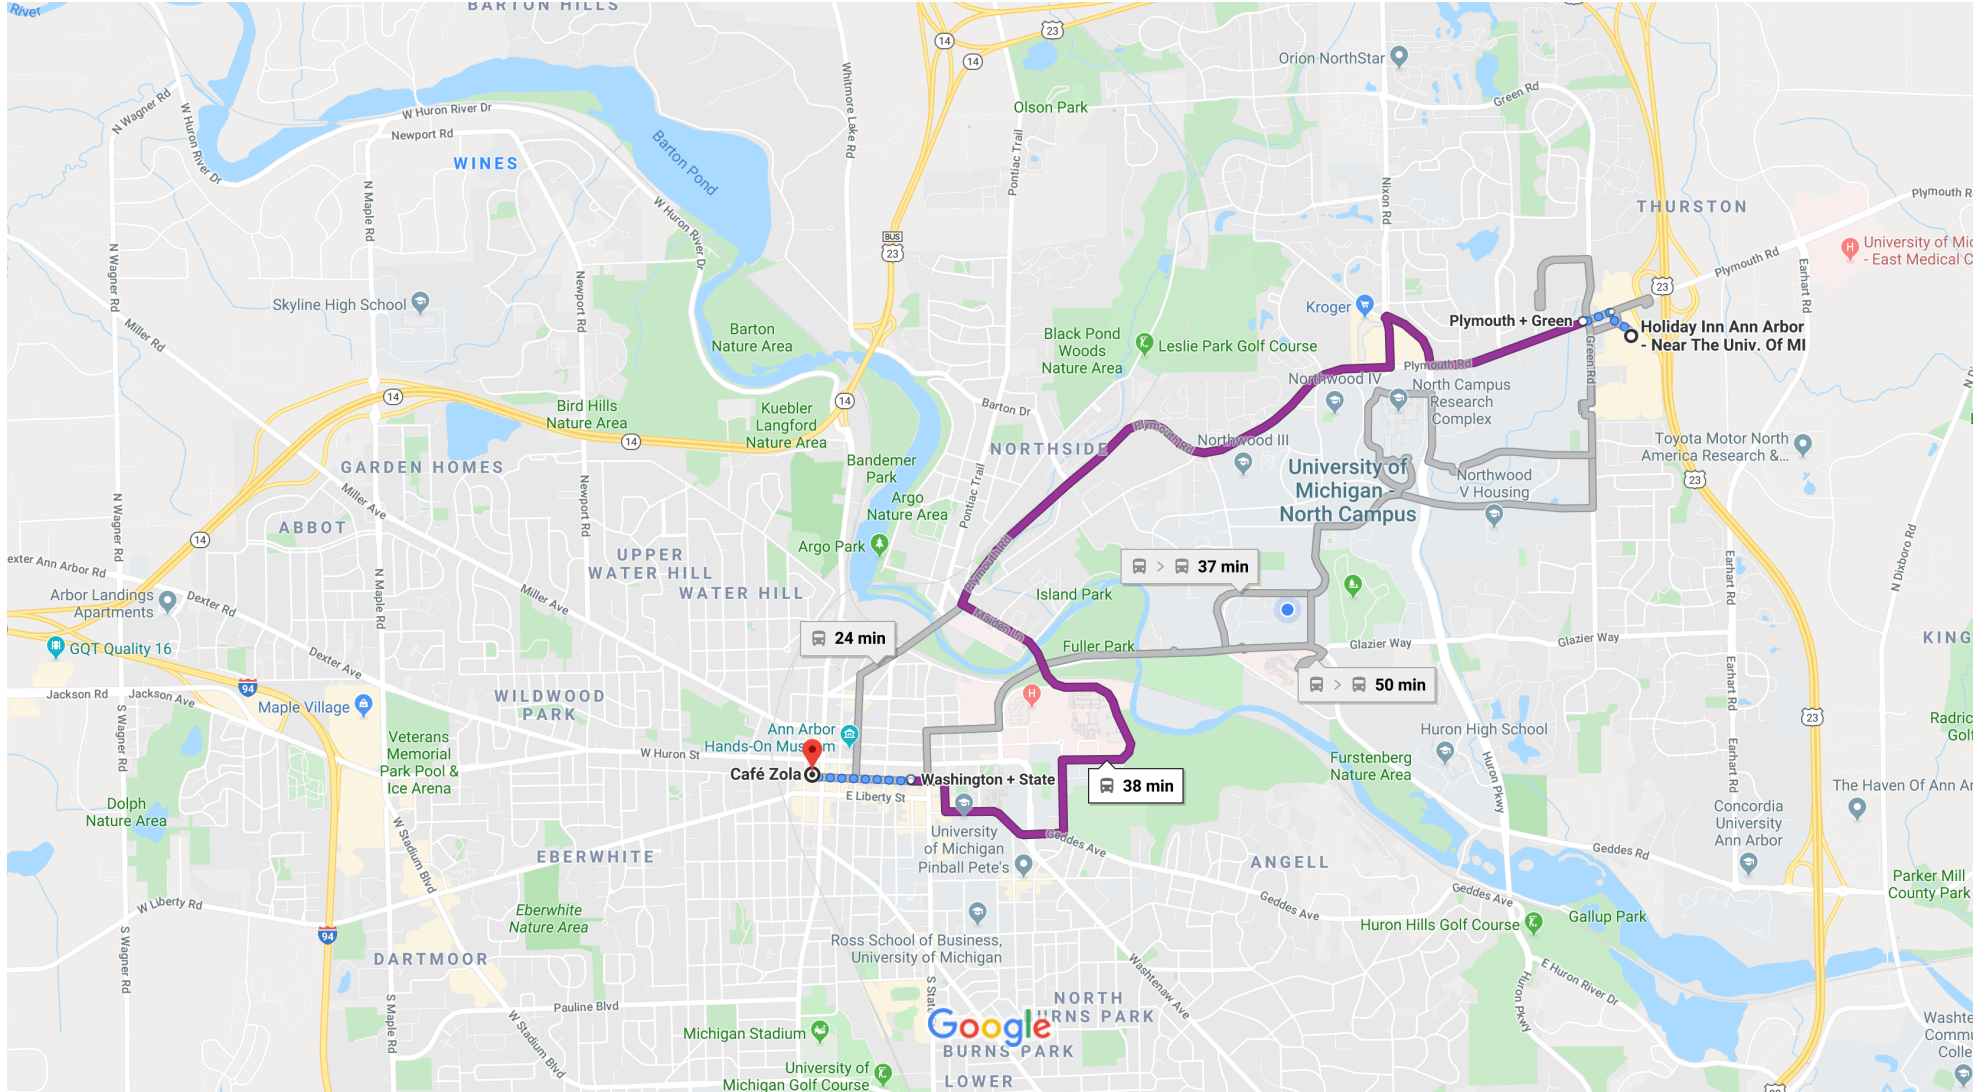

Holiday Inn Ann Arbor - Near The Univ. Of MI to cafe zola

5:54 PM - 6:32 PM (38 min)

Map data ©2019 Google 2000 ft

5:54 PM Holiday Inn Ann Arbor - Near The Univ. Of MI

3600 Plymouth Rd, Ann Arbor, MI 48105

Walk

About 5 min , 0.2 mi

 Use caution - may involve errors or sections not suited for walking

 Head northwest toward Plymouth Rd

0.1 mi

 Turn left onto Plymouth Rd

 Destination will be on the right

0.1 mi

5:59 PM  **Plymouth + Green**

 **23 Blake Transit Center**

26 min (19 stops) · Stop ID: 1414
Service run by Ann Arbor Area Transportation Authority
Ticket information

6:25 PM  **Washington + State**

 Walk

About 7 min , 0.4 mi

 Use caution - may involve errors or sections not suited for walking

 Head south toward E Washington St

33 ft

 Turn right onto E Washington St

 Destination will be on the right

0.4 mi

6:32 PM  **Café Zola**