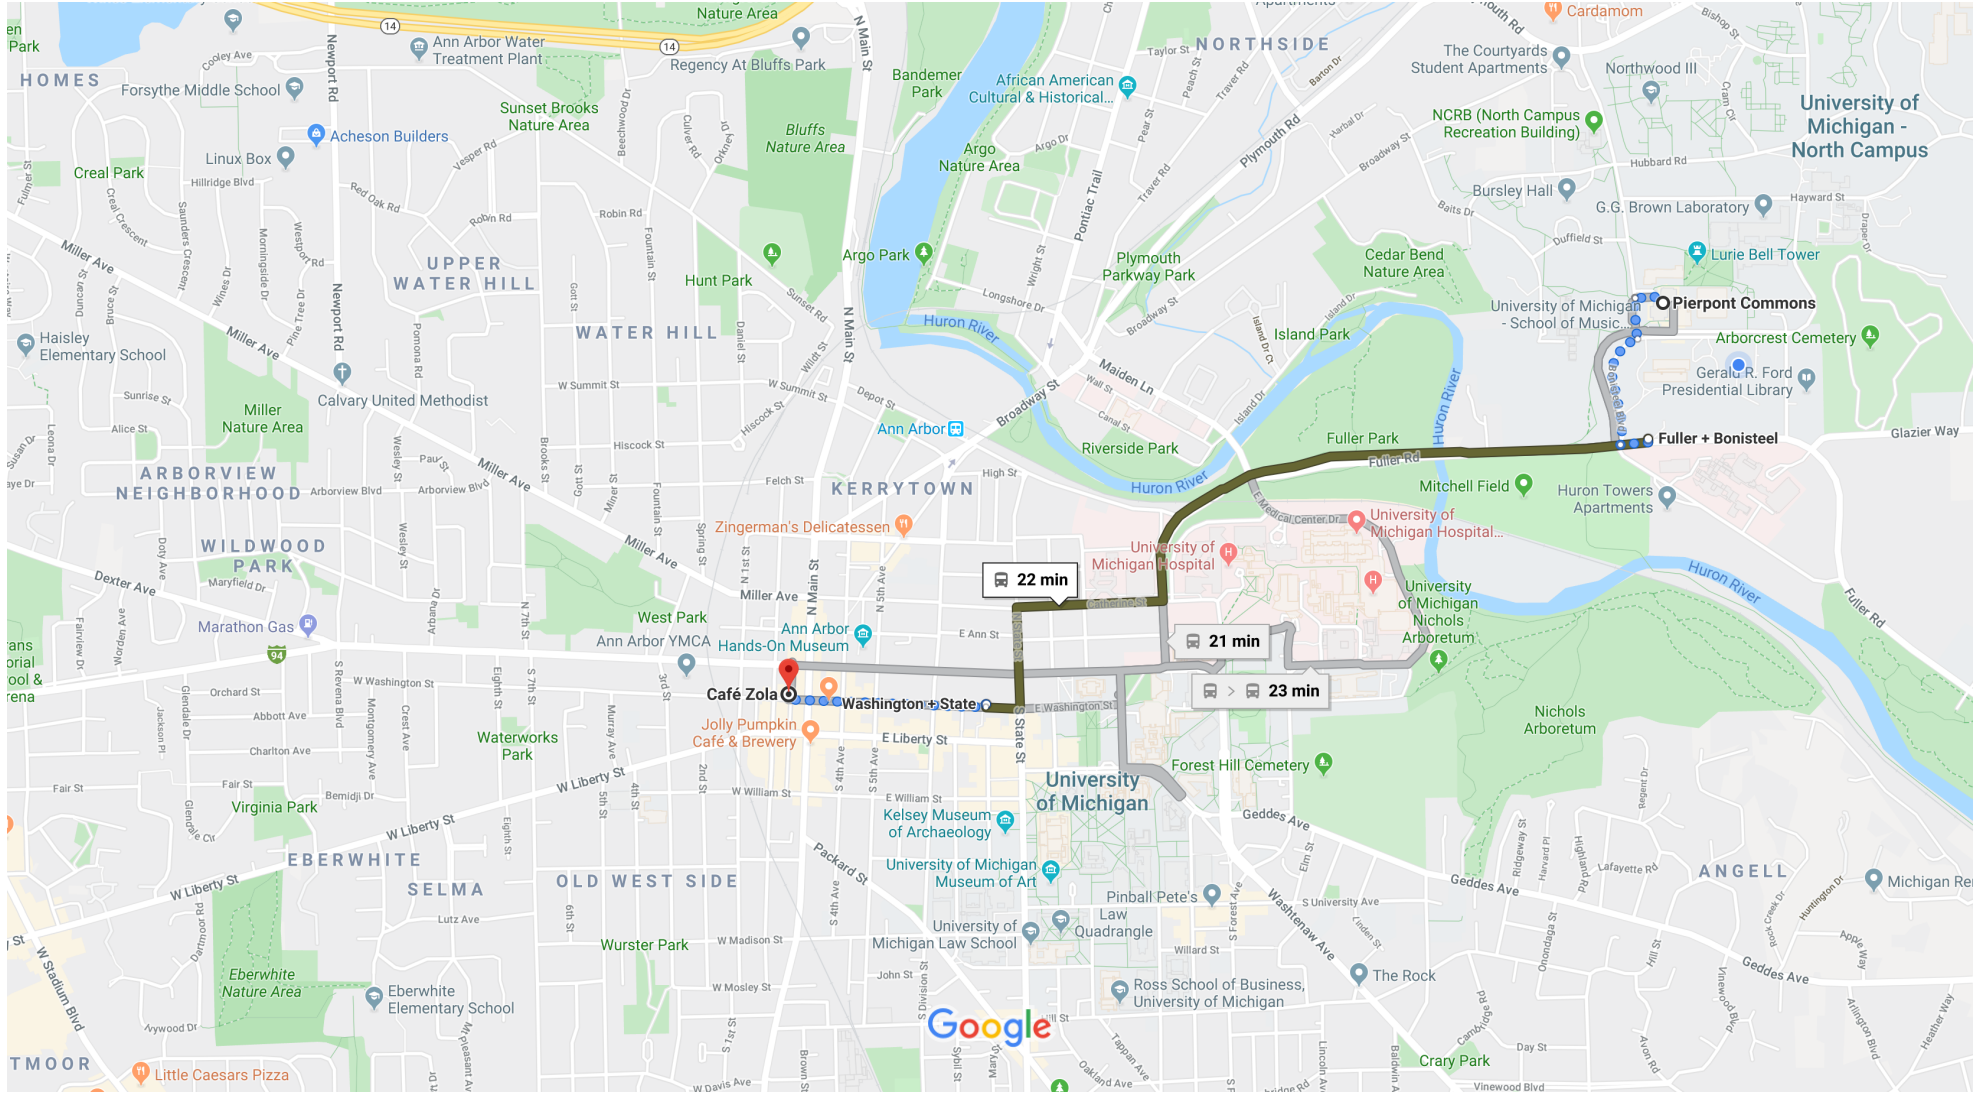

# Pierpont Commons to Café Zola

5:22 PM - 5:44 PM (22 min)

5:22 PM (Wednesday)–5:43 PM

21 min

 5:22 PM (Wednesday)—5:44 PM 22 min  
 >  3 >   
5:29 PM from Fuller + Bonisteel  
 14 min

 5:22 PM (Wednesday)—5:45 PM 23 min  
 BB > 

 5:28 PM (Wednesday)—5:51 PM 23 min  
 CS >  60