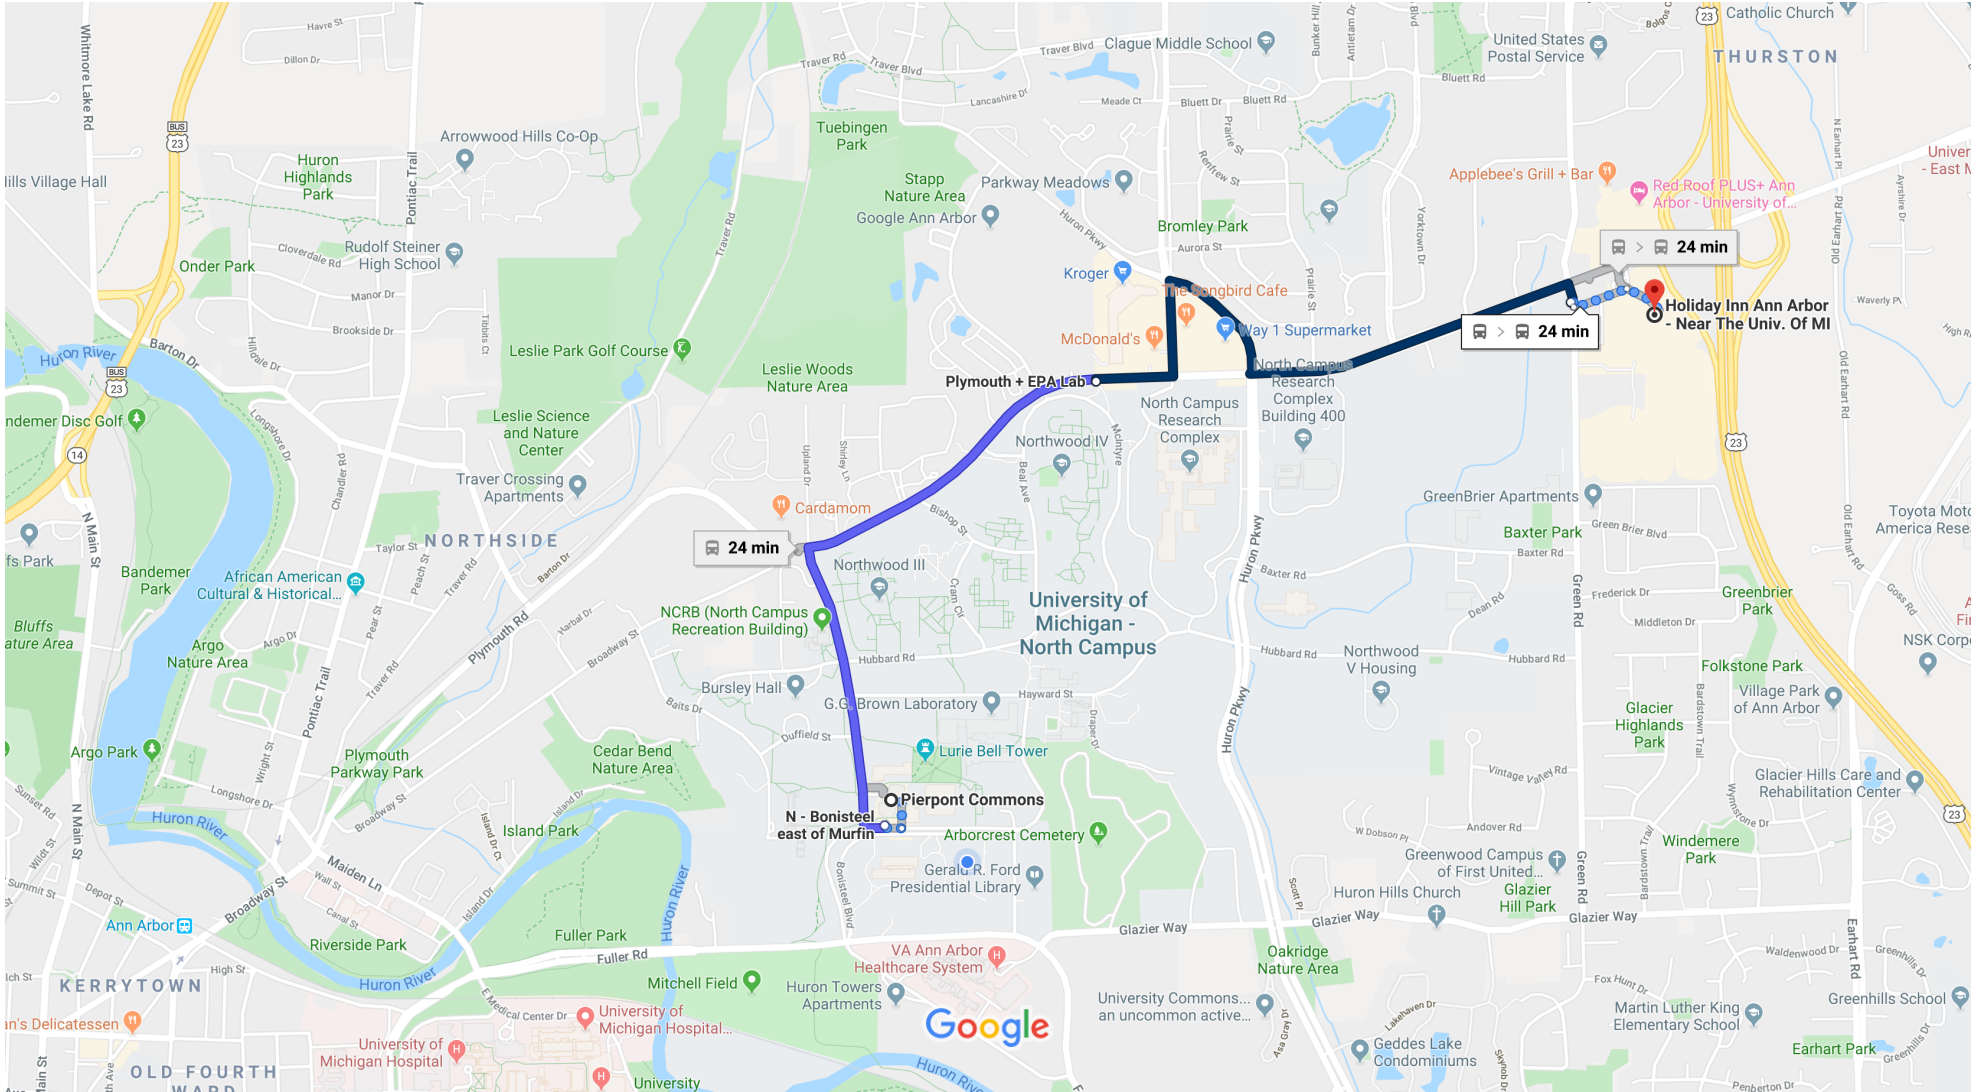

# Pierpont Commons to Holiday Inn Ann Arbor - Near The Univ. Of MI

5:13 PM - 5:37 PM (24 min)

Map data ©2019 Google 1000 ft

- 5:13 PM **Pierpont Commons**  
2101 Bonisteel Blvd, Ann Arbor, MI 48109
- Walk**  
About 2 min , 427 ft

⚠ Use caution - may involve errors or sections not suited for walking

↑ Head south toward Bonisteel Blvd  
262 ft

➡ Turn right onto Bonisteel Blvd  
📘 Destination will be on the right  
164 ft

5:15 PM ○ N - Bonisteel east of Murfin

🚏 **22** Blake Transit Center  
5 min (5 stops) · Stop ID: 1714  
Service run by Ann Arbor Area Transportation Authority  
Ticket information

5:20 PM  
5:27 PM ○ Plymouth + EPA Lab

🚏 **65** Glacier Hills  
6 min (4 stops) · Stop ID: 193  
Service run by Ann Arbor Area Transportation Authority  
Ticket information

5:33 PM ○ Green + Plymouth

🚶 Walk  
About 4 min , 0.2 mi

⚠ Use caution - may involve errors or sections not suited for walking

↑ Head south on Green Rd  
43 ft

↶ Turn left  
0.1 mi

➡ Turn right  
📘 Destination will be on the right  
384 ft